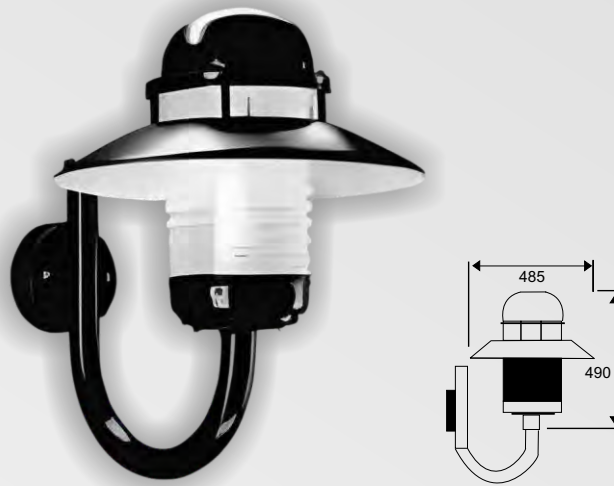

outdoor
luminaire

flood and
spot light

street and
solar cell

wall and
pendat

W WL ACR-D H 6132 LC

W WL ACR-S H 6133 LC

W WL GLO H 6134 LC

W WL DELTA H 6135 LC

downlight
series

office
light

outdoor
luminaire

flood and
spot light

street and
solar cell

wall and
pendat

W WL BG MILK H 6136 LC

W WL BAMBOLI H 6137 LC

W WL NINO SYZ H 6138 LC

downlight
series

office
light

outdoor
luminaire

flood and
spot light

street and
solar cell

wall and
pendat