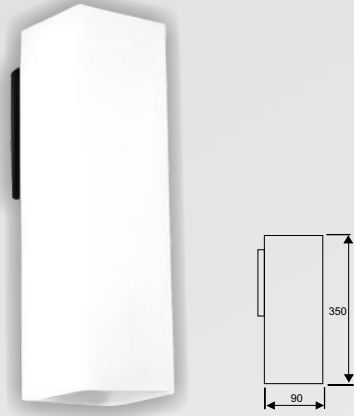

outdoor
luminaire

flood and
spot light

street and
solar cell

wall and
pendat

W WL ACR-D H 6132 LC

W WL ACR-S H 6133 LC

W WL GLO H 6134 LC

W WL DELTA H 6135 LC