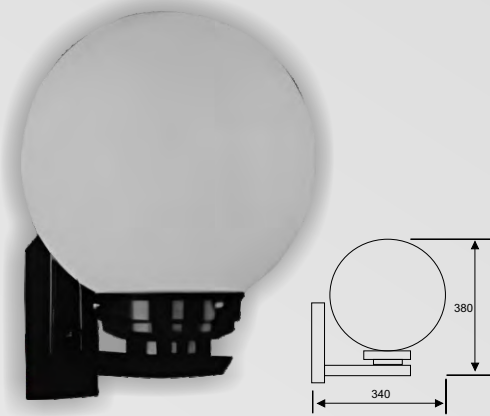

outdoor
luminaire

flood and
spot light

street and
solar cell

wall and
pendat

W WL ACR-D H 6132 LC

W WL ACR-S H 6133 LC

W WL GLO H 6134 LC

W WL DELTA H 6135 LC

downlight
series

office
light

outdoor
luminaire

flood and
spot light

street and
solar cell

wall and
pendat

W WL BG MILK H 6136 LC

W WL BAMBOLI H 6137 LC

W WL NINO SYZ H 6138 LC

downlight
series

office
light

outdoor
luminaire

flood and
spot light

street and
solar cell

wall and
pendat