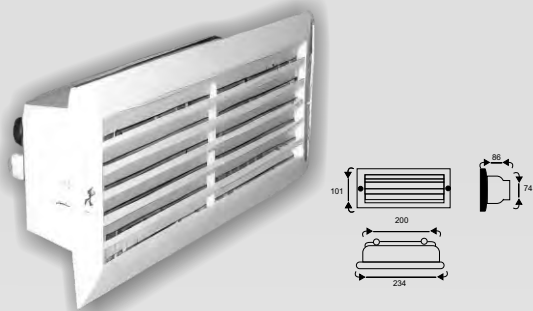

W WL PARKING H 6128 LC