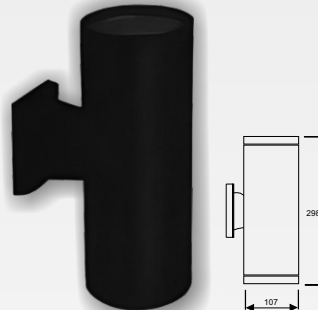

W WL UCD H 6131 LC