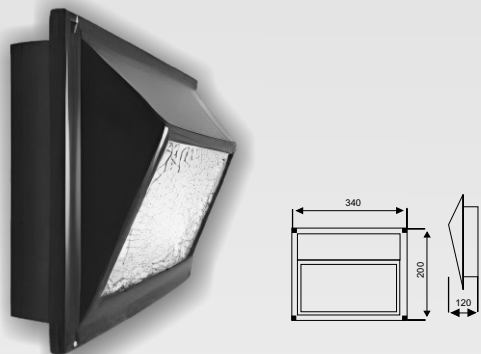

downlight
series

office
light

outdoor
luminaire

flood and
spot light

street and
solar cell

wall and
pendat