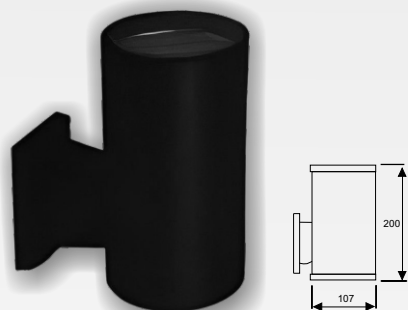

W WL UC H 6130 LC