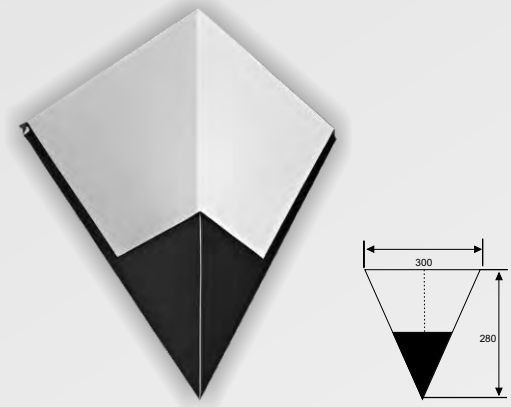

outdoor
luminaire

flood and
spot light

street and
solar cell

wall and
pendat

W WL ACR-D H 6132 LC

W WL ACR-S H 6133 LC

W WL GLO H 6134 LC

W WL DELTA H 6135 LC

downlight
series

office
light

outdoor
luminaire

flood and
spot light

street and
solar cell

wall and
pendat

W WL BG MILK H 6136 LC

W WL BAMBOLI H 6137 LC