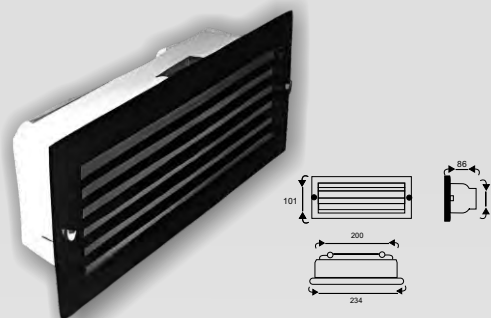

W WL HOTEL H 6129 LC