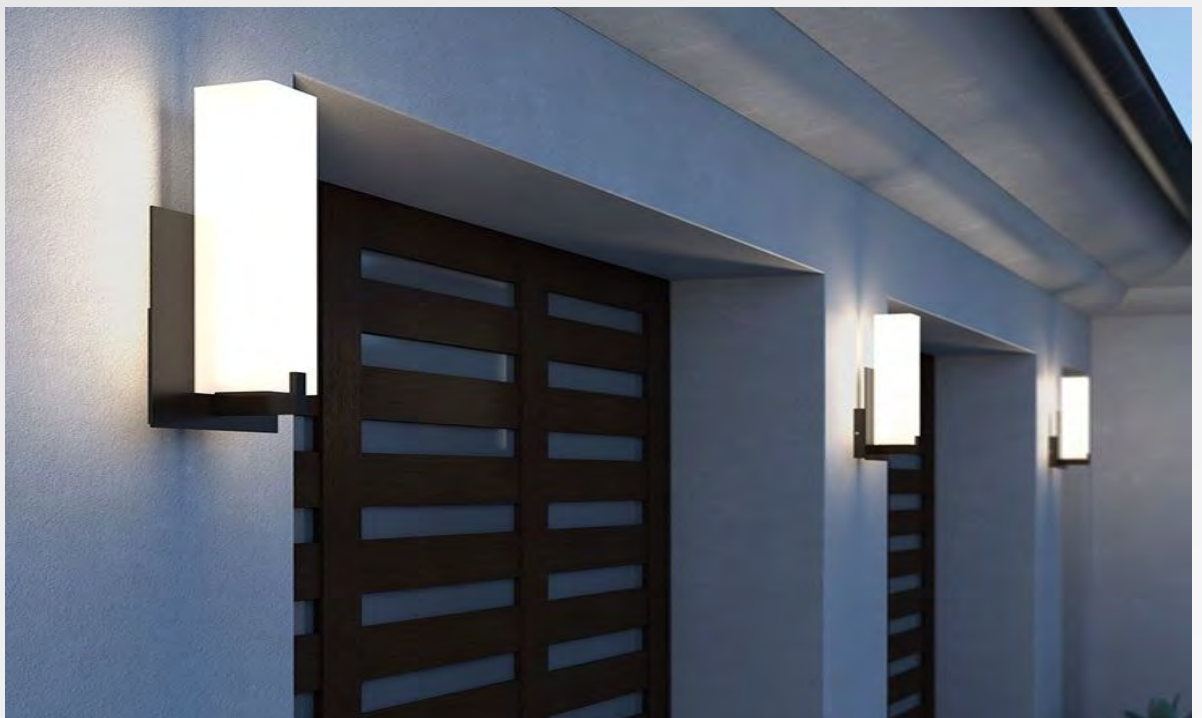

outdoor
luminaire

flood and
spot light

street and
solar cell

wall and
pendat

W WL ACR-D H 6132 LC

W WL ACR-S H 6133 LC

W WL GLO H 6134 LC

W WL DELTA H 6135 LC

downlight
series

office
light

outdoor
luminaire

flood and
spot light

street and
solar cell

wall and
pendat

W WL BG MILK H 6136 LC

W WL BAMBOLI H 6137 LC

W WL NINO SYZ H 6138 LC

downlight
series

office
light

outdoor
luminaire

flood and
spot light

street and
solar cell

wall and
pendat