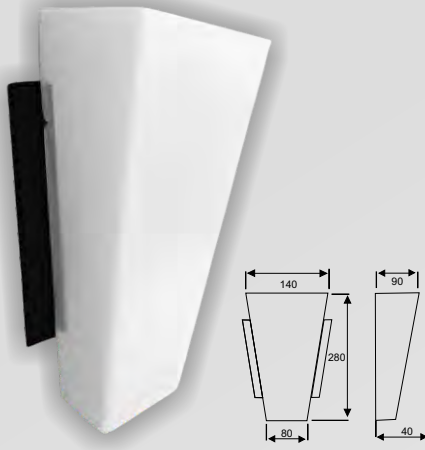

outdoor
luminaire

flood and
spot light

street and
solar cell

wall and
pendat

W WL ACR-D H 6132 LC

W WL ACR-S H 6133 LC

W WL GLO H 6134 LC

W WL DELTA H 6135 LC