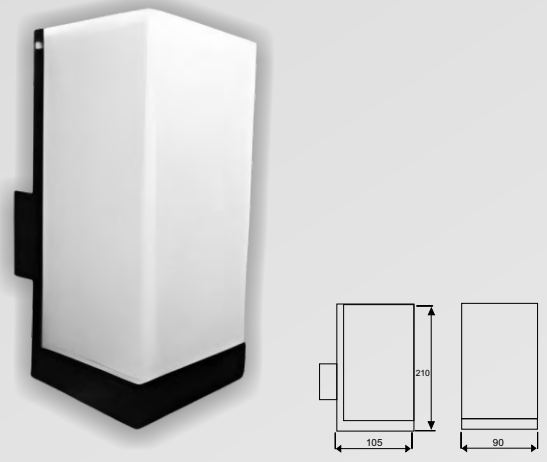

outdoor
luminaire

flood and
spot light

street and
solar cell

wall and
pendat

W WL ACR-D H 6132 LC

W WL ACR-S H 6133 LC

W WL GLO H 6134 LC

W WL DELTA H 6135 LC