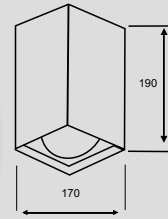

A series of surface Downlights can show off your true interior design flare and create a pattern of ambient and practical light. Have a look at these additional options.

W DLS-DOB 5 H 718 LC

W DLS-DOB 5 SQ H 719 LC