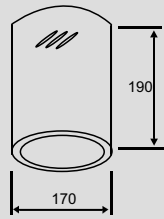

A series of surface Downlights can show off your true interior design flare and create a pattern of ambient and practical light. Have a look at these additional options.

W DLS-DOB 5 H 718 LC

W DLS-DOB 5 SQ H 719 LC