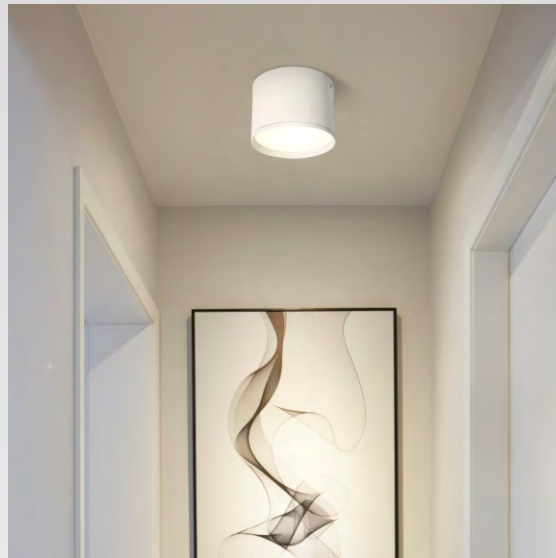

DOWNLIGHT SERIES

downlight inbow series

IP20

The use of surface Mounted LED Downlight gives the room a minimalist architectural feel but without the 'emptiness' commonly associated with recessed Downlights.

A series of surface Downlights can show off your true interior design flare and create a pattern of ambient and practical light. Have a look at these additional options.

W DLS-DOB 5 H 718 LC

W DLS-DOB 5 SQ H 719 LC

W DLS-DOB 5 GLS H 720 LC

DOWNLIGHT
OUTBOW LIGHT

downlight
series

office
light

outdoor
luminaire

flood and
spot light

street and
solar cell

wall and
pendat