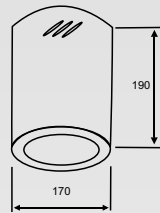

W DLS-DOB 5 GLS H 720 LC

DOWNLIGHT
OUTBOW LIGHT

downlight
series

office
light

outdoor
luminaire

flood and
spot light

street and
solar cell

wall and
pendat